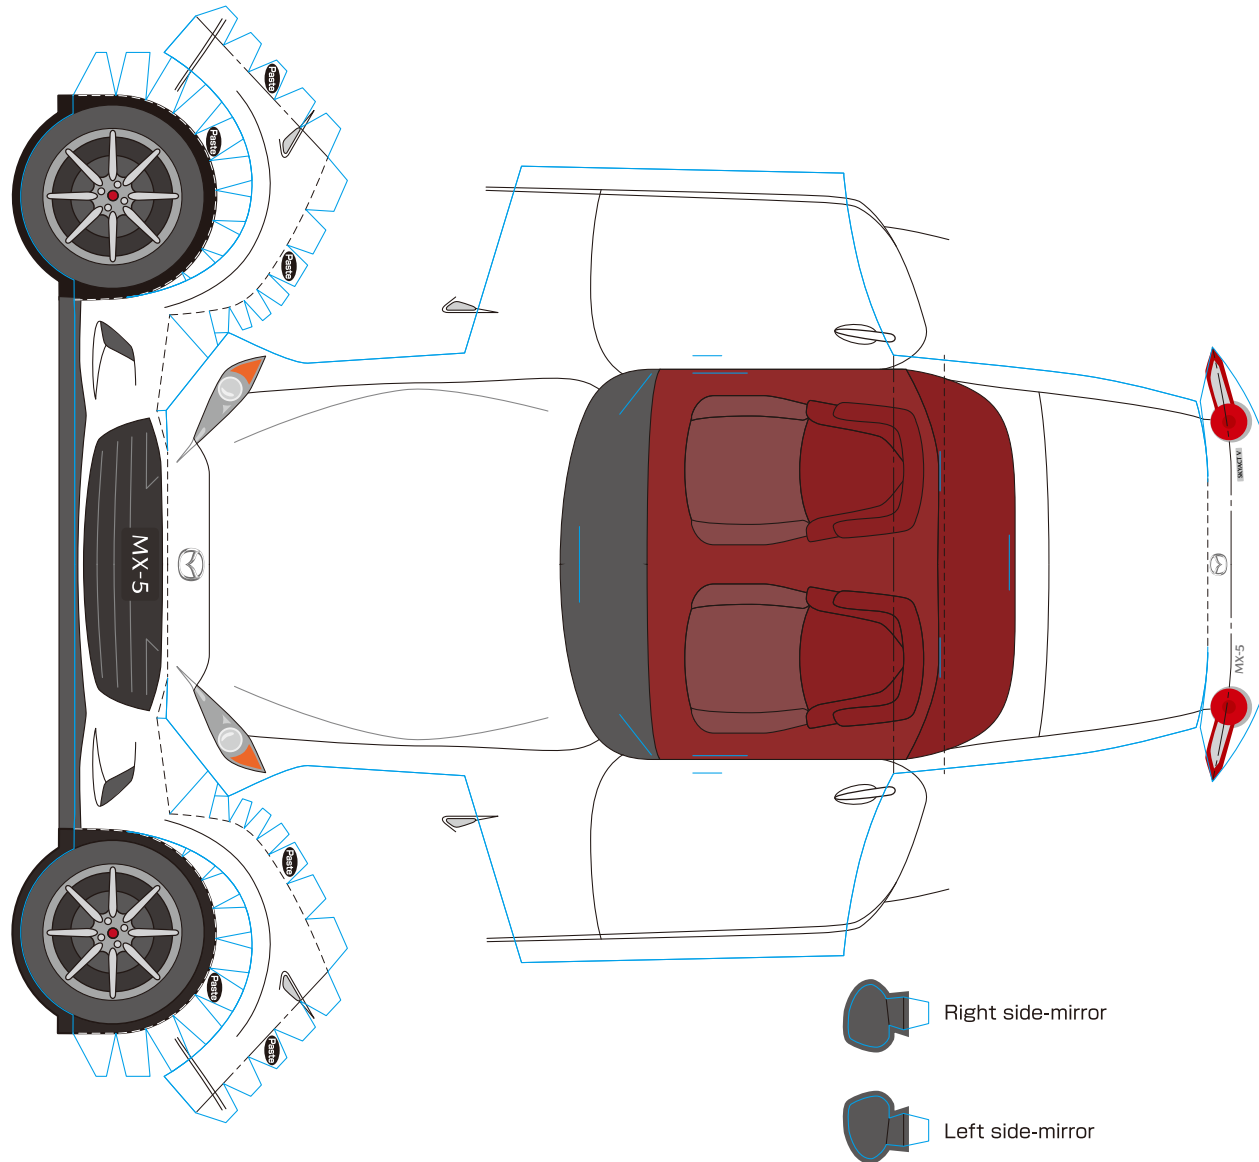

MAZDA MX-5

Let's paint colors and draw pictures on the car body.
It will help to achieve "Zoom-Zoom" feeling!!

"Sustainable Zoom-Zoom"

Basic Policy

Provide all customers who purchase Mazda vehicles with driving pleasure as well as outstanding environmental and safety performance.

Mazda commits itself to making vehicles that always excite and that embody a "Zoom-Zoom" feeling, meaning they look inviting to drive, are fun to drive and make you want to drive them again, helping to achieve an exciting, sustainable future for vehicles, people, and the Earth.

Attach this part under the body.

Completion image

Headrest

	Cut-off line		Valley fold line
	Mountain fold line		Margin of paper left for applying paste

Attention:

Please be careful when you use scissors, a knife or paste to make this paper craft. Please be careful not to lose small parts. Please keep this out of reach of infants. For best results, we recommend using thicker, high quality paper.